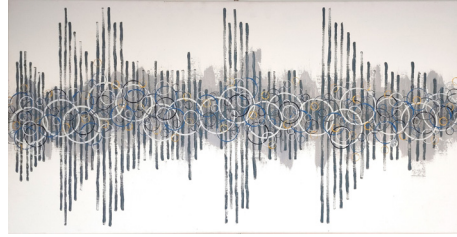

In the Midst
Mixed Media • 30" x 40"
\$ 700

Tresa Steenberg

Snapshot III
Mixed Media • 24" x 24"
\$ 400

Krista Swisher
 How Did That Civil War Work Out?
 Acrylic • 11" x 14"
 \$ 155

Heather Tackett
 One Small Step
 Acrylic • 48" x 24"
 \$ 800